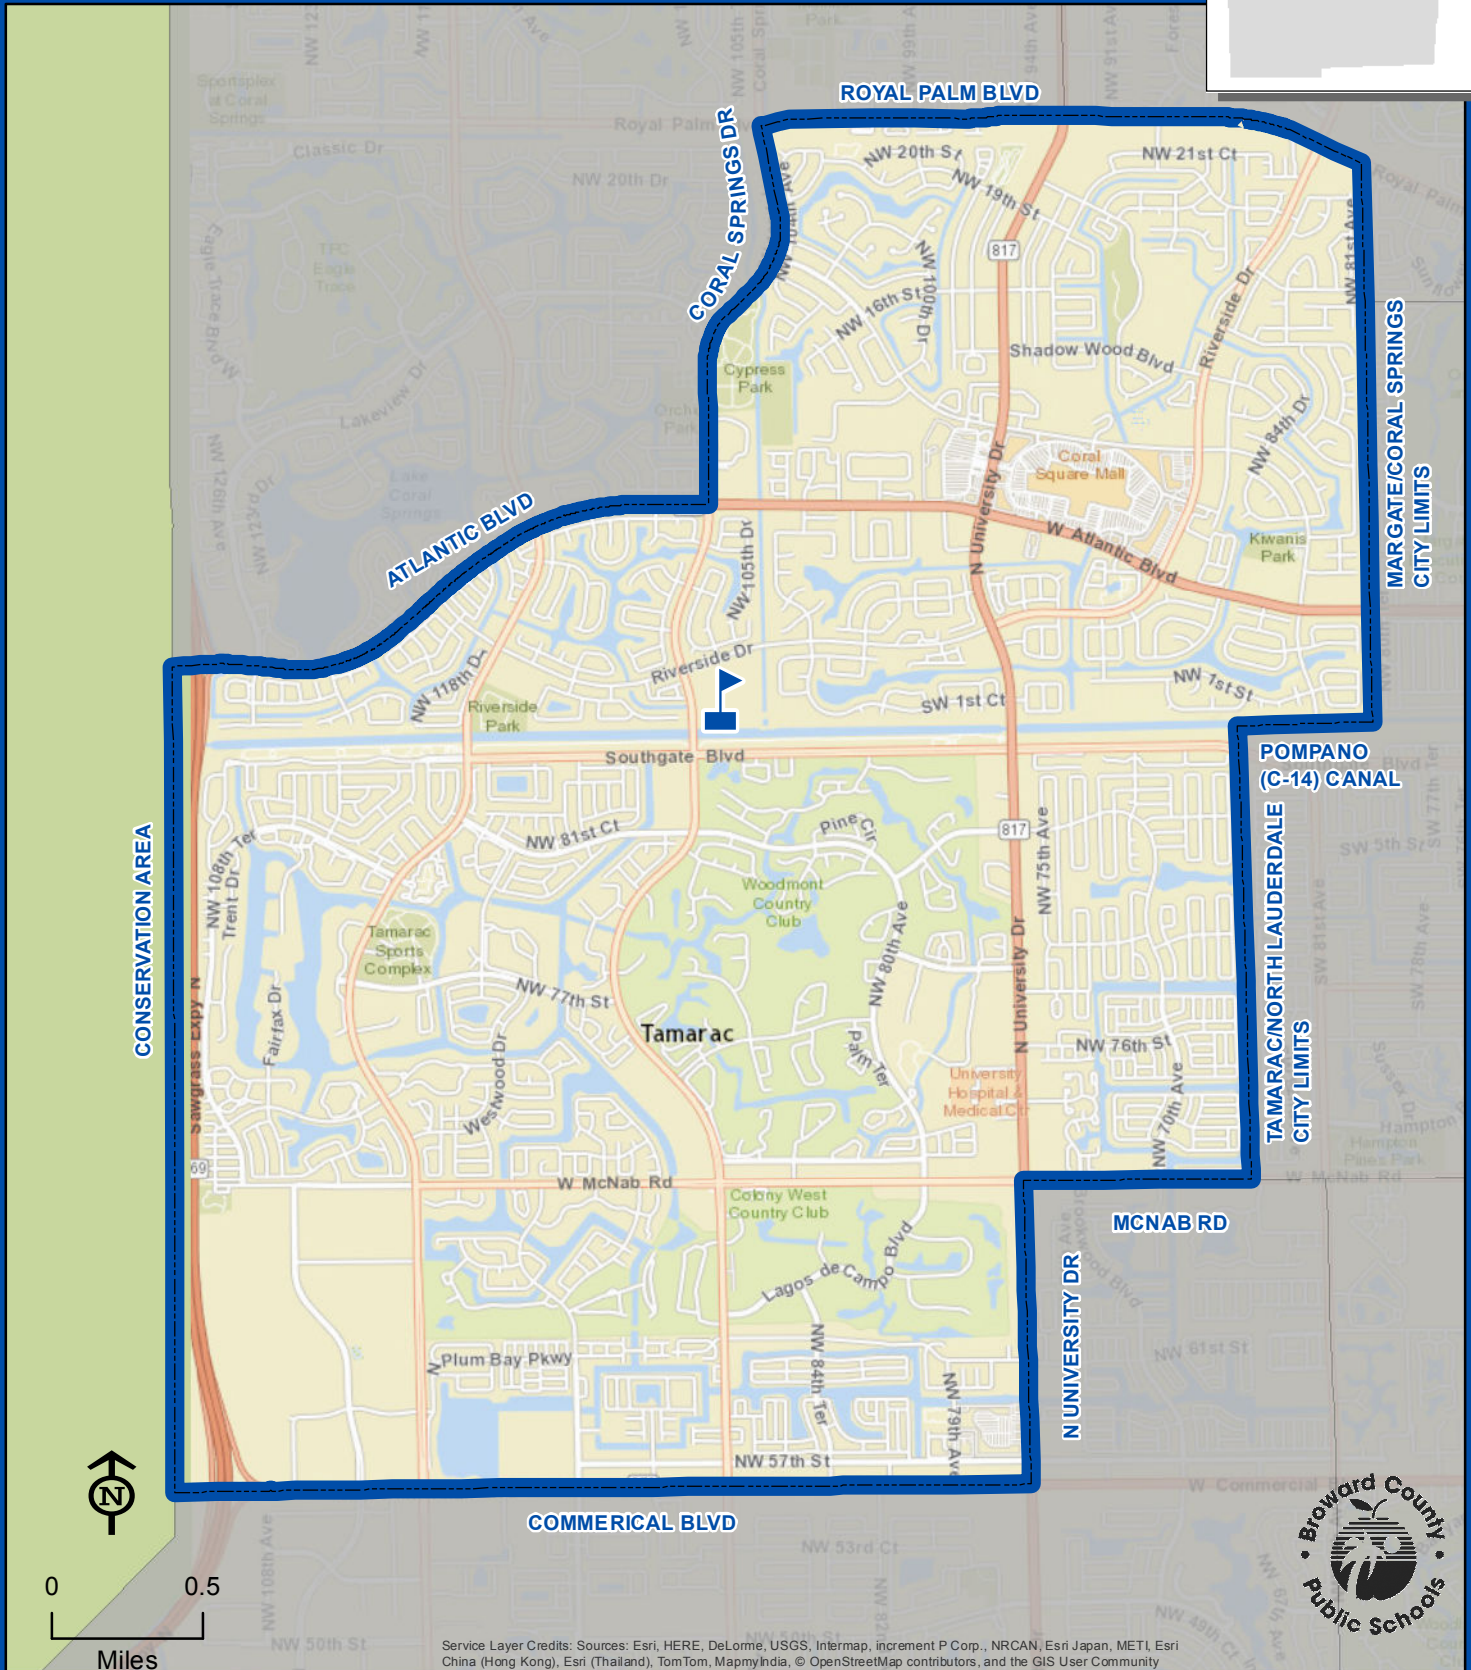

TARAVELLA, J.P. HIGH SCHOOL

10600 RIVERSIDE DRIVE
CORAL SPRINGS, FLORIDA 33071
754-322-2300

Innovative Program

TARAVELLA, J.P.

THIS MAP IS FOR CONCEPTUAL PURPOSES ONLY AND SHOULD NOT BE USED FOR LEGAL BOUNDARY DETERMINATIONS